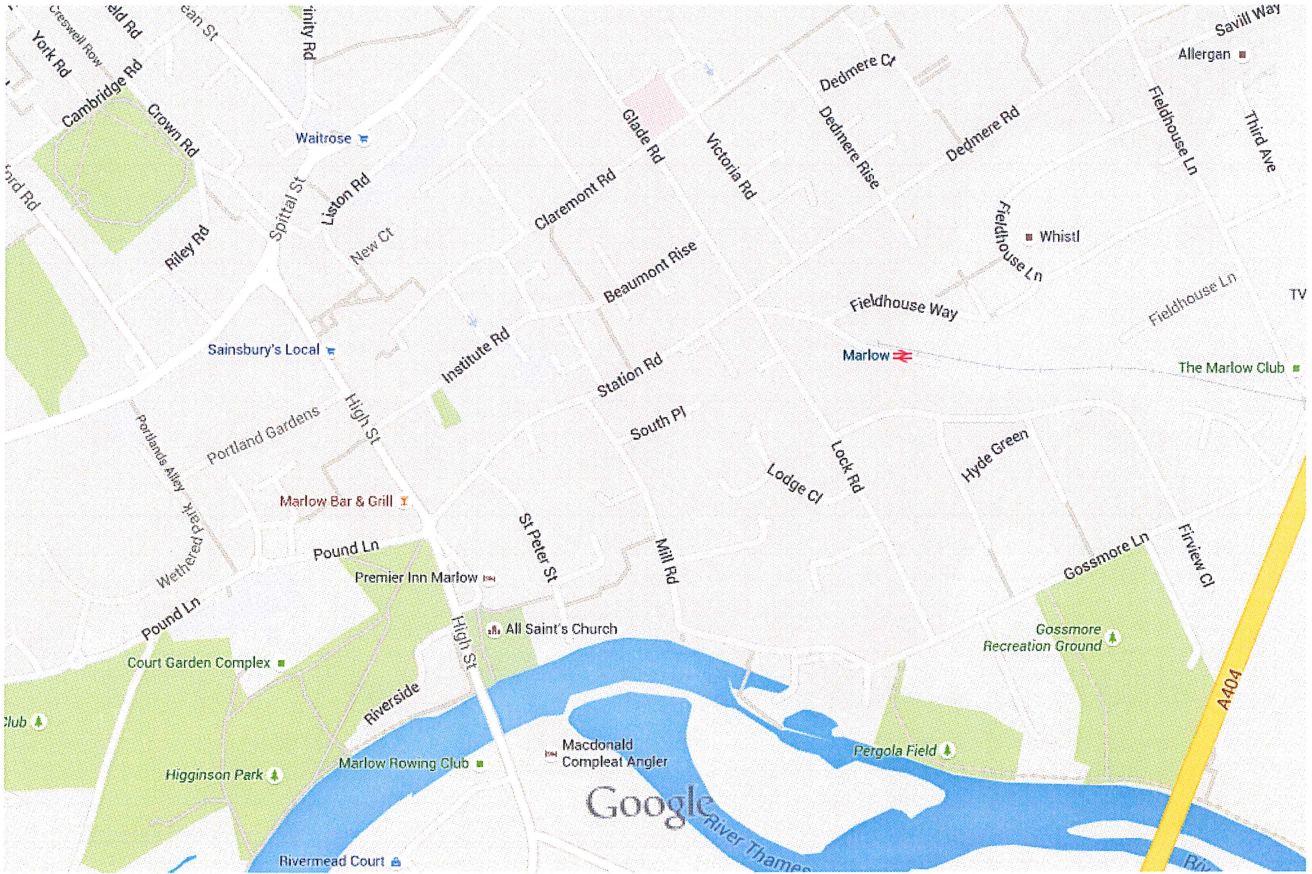

Google Pound Ln

MARLOW

Map data ©2015 Google 100 m

Pound Ln

Marlow, Buckinghamshire SL7

Google Parrot Cl

THE WILLOWS

Parrot Cl

Aylesbury, Buckinghamshire
HP21 8UU

Valley Road, Hughenden Valley, HP14 4

My Notes