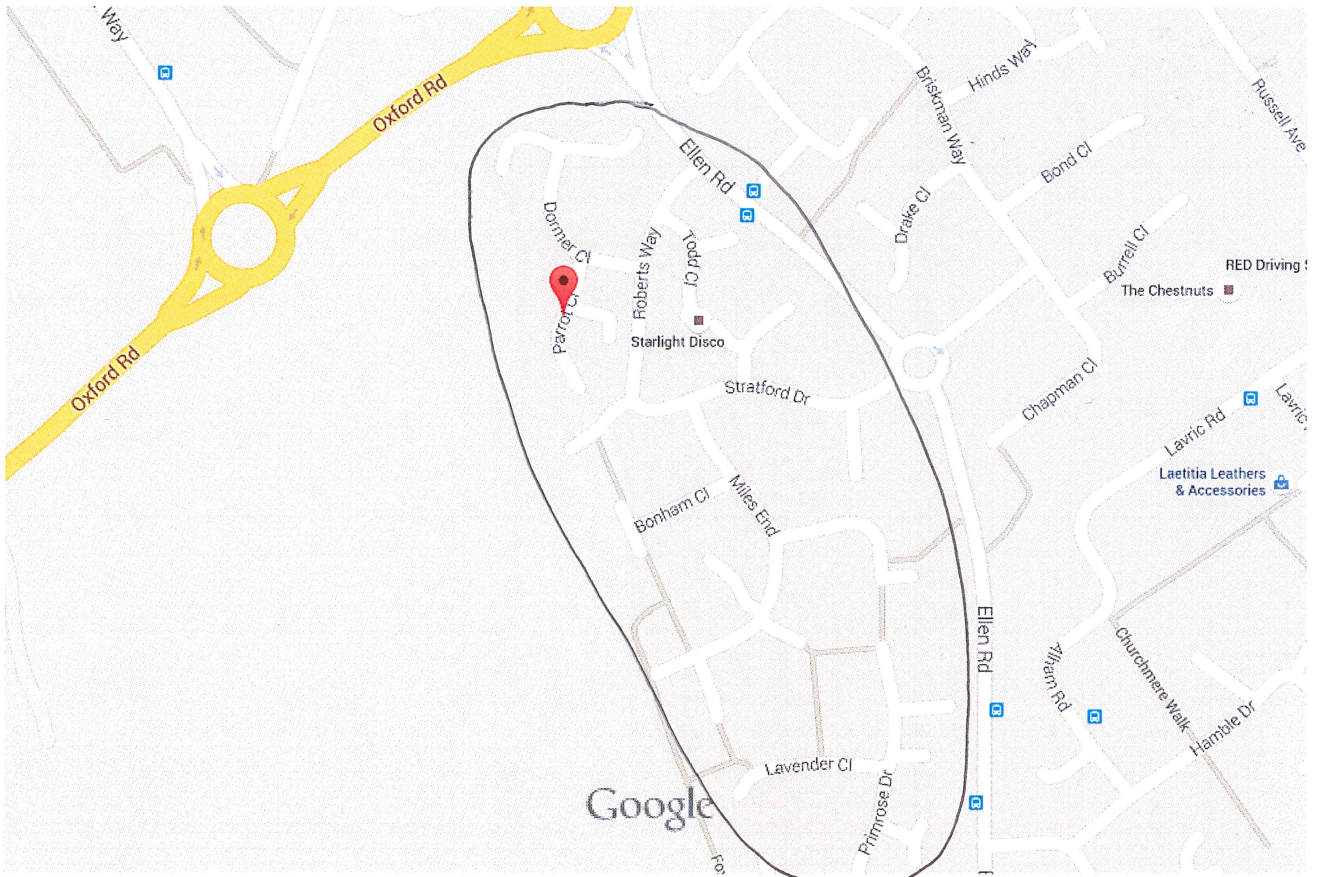

Google Pound Ln

MARLOW

Map data ©2015 Google 100 m

Pound Ln

Marlow, Buckinghamshire SL7

Google Parrot Cl

THE WILLOWS

Parrot Cl

Aylesbury, Buckinghamshire
HP21 8UU

Valley Road, Hughenden Valley, HP14 4

My Notes